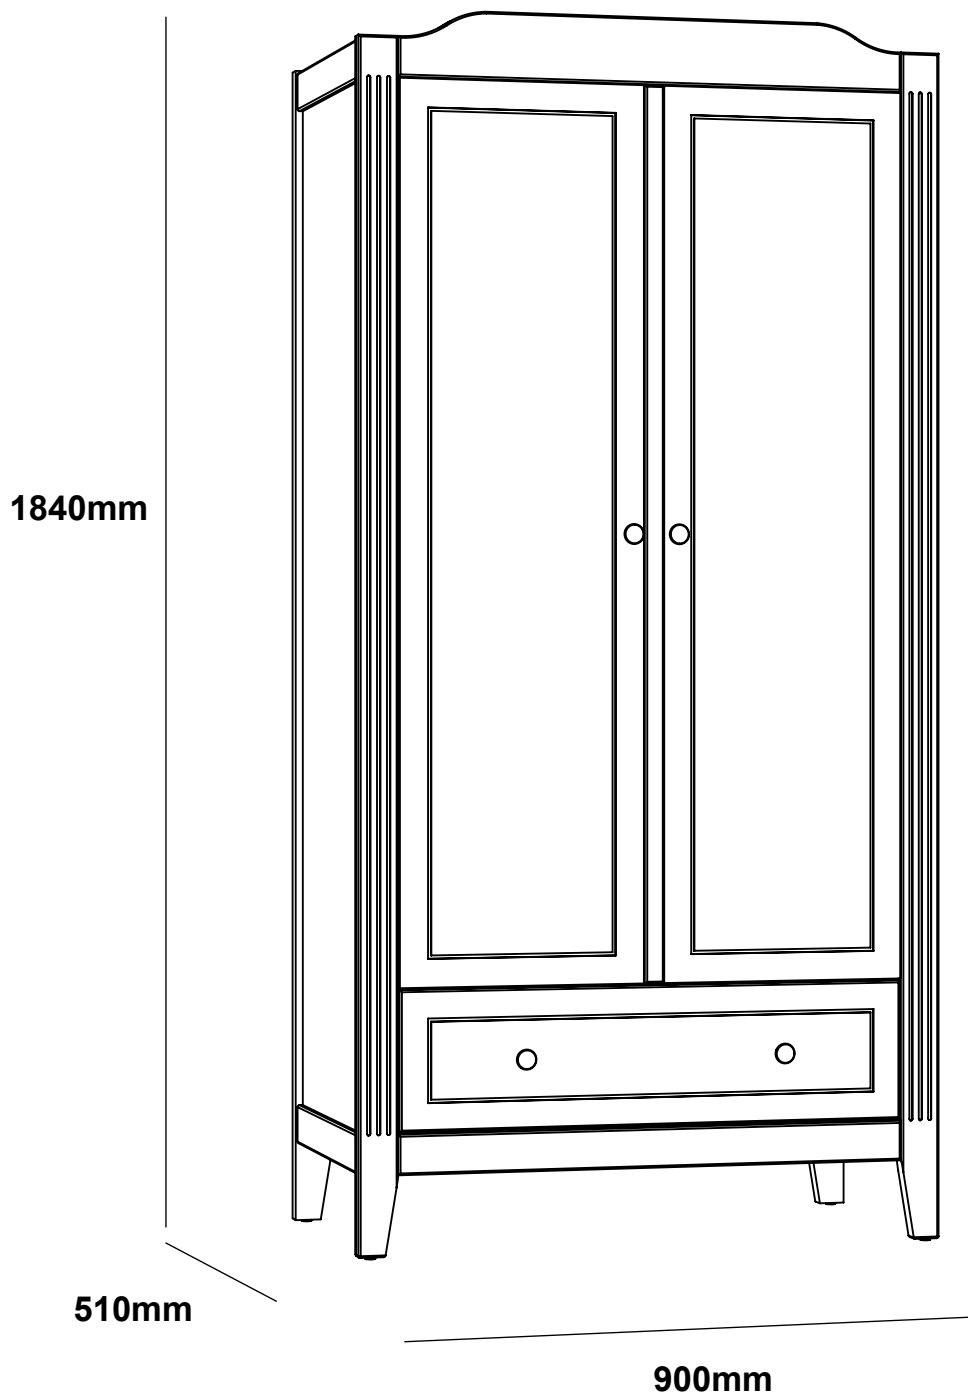

OPERA Armoire

1/5

**945x540x105mm
22.5 kg G.W.**

2/5

**1450x560x75mm
23.5 kg G.W.**

3/5

**1880x560x80mm
22.5 kg G.W.**

4/5

**1880x560x80mm
22.5 kg G.W.**

5/5

**530x460x80mm
10 kg G.W.**

MAISON CHARLOTTE

— France —

A  8 x 30 x22	B  x24	C  Ø 15 x24	D  x26	E  x4	F  x4	G  x4	H  M6x25 x4	I  8 x 50 x2
J  x4	K  Ø 12 x4	L  7 x 50 x12	M  x1	N  x1	O  x2	P  16 4 x 16 x27	Q  x6	R  x6
S  4 x 40 x4	T  x12	U  x1	V  x1					