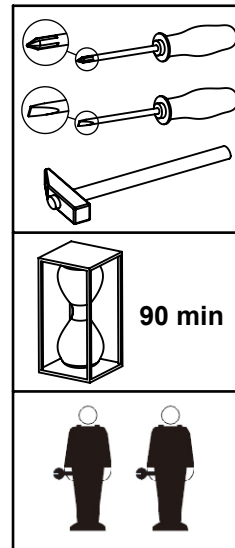

OPERA Armoire

1/5

**945x540x105mm
22.5 kg G.W.**

2/5

**1450x560x75mm
23.5 kg G.W.**

3/5

**1880x560x80mm
22.5 kg G.W.**

4/5

**1880x560x80mm
22.5 kg G.W.**

5/5

**530x460x80mm
10 kg G.W.**

MAISON CHARLOTTE

— France —

A  8 x 30 x22	B  x24	C  Ø 15 x24	D  x26	E  x4	F  x4	G  x4	H  M6x25 x4	I  8 x 50 x2
J  x4	K  Ø 12 x4	L  7 x 50 x12	M  x1	N  x1	O  x2	P  16 4 x 16 x27	Q  x6	R  x6
S  4 x 40 x4	T  x12	U  x1	V  x1					